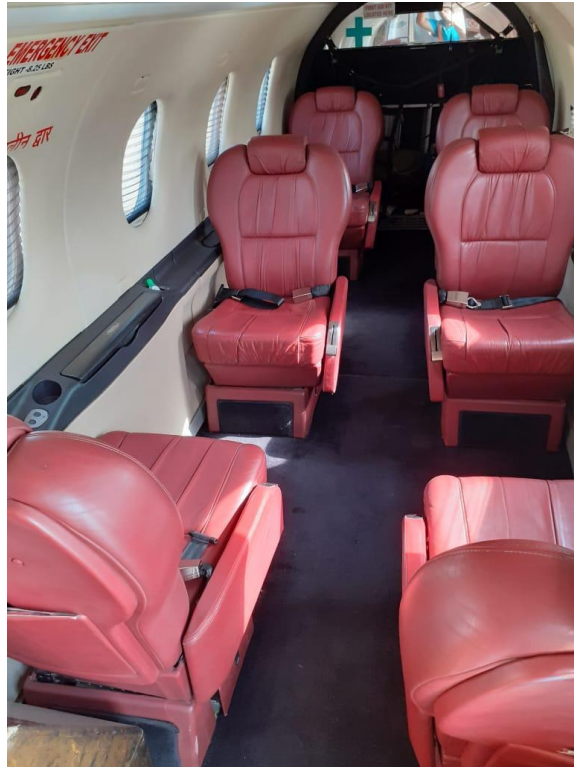

# SOLUTIONS AVIATION

*2005 PILATUS PC12/45 MSN 601*

**5900 TOTAL TIME**  
**2390 SINCE ENGINE OH**  
**NO DAMAGE HISTORY**  
**2017 PAINT AND INTERIOR**  
**3 OWNERS SINCE NEW**

## **INTERIOR**

Six Place Executive – BMW Imola Red Townsend Leather Garnet Seats

Birds Eye Maple Veneer- All Soft Goods New in 2017